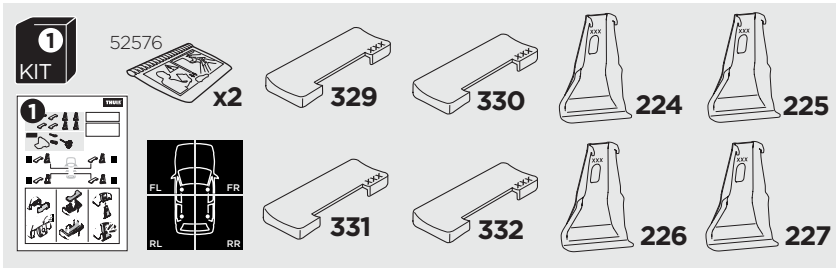

1

Kit 5102

AUDI A7, 5-dr Hatchback, 10-14, 15-18

ISO 11154-E