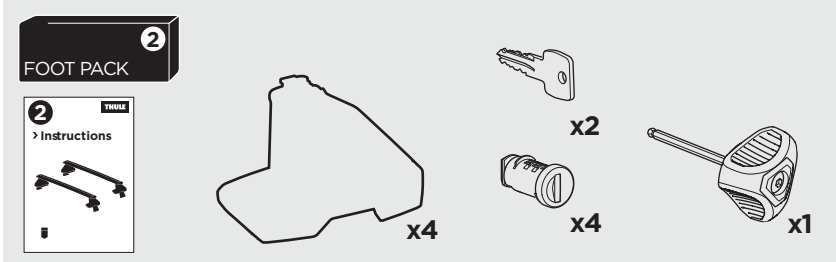

1

Kit 5102

AUDI A7, 5-dr Hatchback, 10-14, 15-18

ISO 11154-E